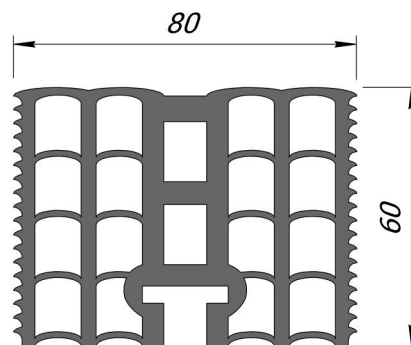

DEWMARK
WALL

AV 17

Joint width
30-70 mm

Top
mounted

Movements in
6 directions

Protection
rating IP 66

Indoor/
outdoor

Technical data

MATERIAL

TPE

LENGTH

3 meters

STANDARD COLOR OF INSERT (RAL)

9005

7035

1015

Profile	A (mm)	Bw (mm)	Bp (mm)	H (mm)	Mx (mm)	My (mm)
AV 17/40	30	30	30	30	20 (+10/-10)	20 (+10/-10)
AV 17/60	50	50	50	40	20 (+10/-10)	20 (+10/-10)
AV 17/80	70	70	70	60	20 (+10/-10)	20 (+10/-10)

By agreement it is possible to use the profile in the floor (see Dewmark Standart SV 17).

On request

On request, the profile can be:

- Painted in any RAL color (see website www.ral.de).

AV 17/40

AV 17/60

AV 17/80