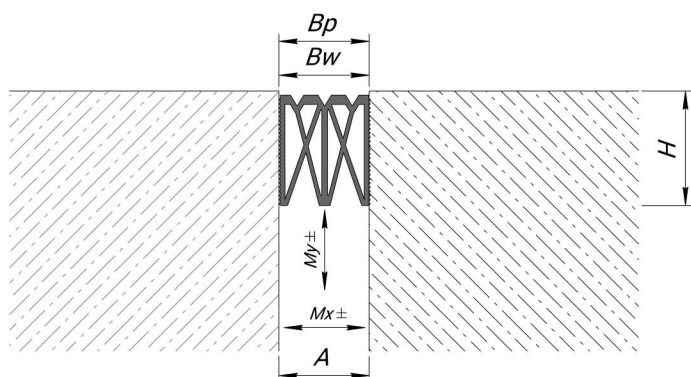

DEWMARK
WALL

AV 17

Joint width
30-70 mm

Top
mounted

Movements in
6 directions

Protection
rating IP 66

Indoor/
outdoor

Technical data

MATERIAL

TPE

LENGTH

3 meters

STANDARD COLOR OF INSERT (RAL)

9005

7035

1015

Profile	A (mm)	Bw (mm)	Bp (mm)	H (mm)	Mx (mm)	My (mm)
AV 17/40	30	30	30	30	20 (+10/-10)	20 (+10/-10)
AV 17/60	50	50	50	40	20 (+10/-10)	20 (+10/-10)
AV 17/80	70	70	70	60	20 (+10/-10)	20 (+10/-10)

By agreement it is possible to use the profile in the floor (see Dewmark Standart SV 17).