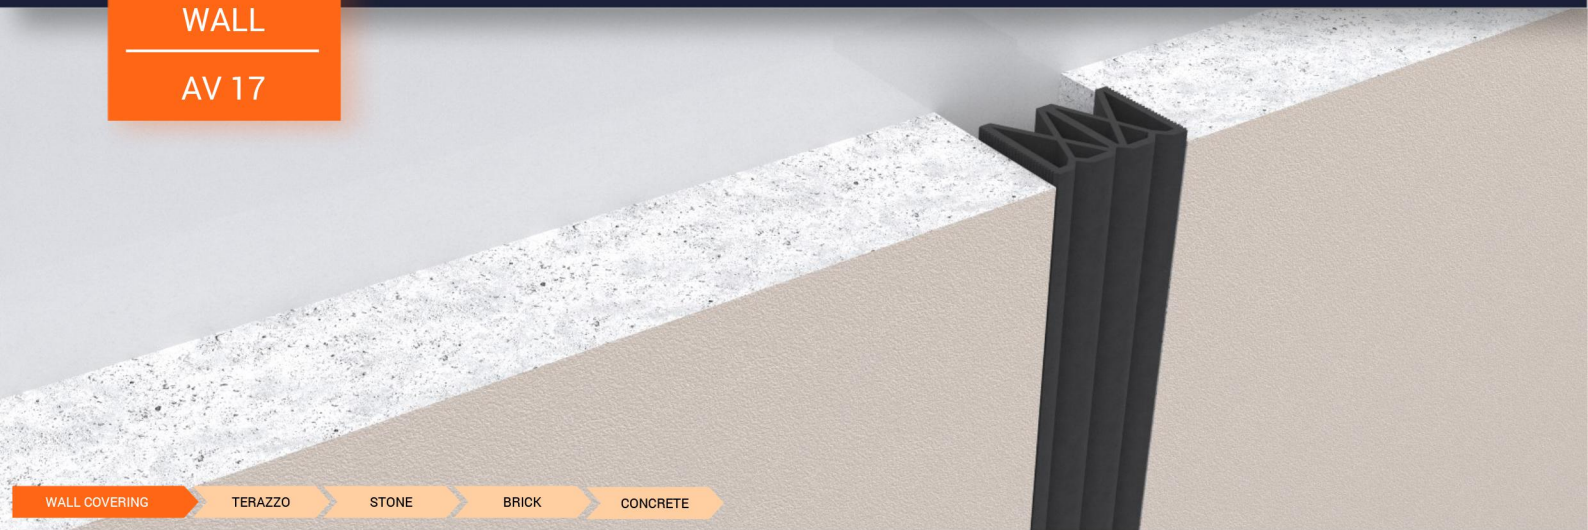

DEWMARK
WALL

AV 17

Joint width
30-70 mm

Top
mounted

Movements in
6 directions

Protection
rating IP 66

Indoor/
outdoor

Technical data

MATERIAL

TPE

LENGTH

3 meters

STANDARD COLOR OF INSERT (RAL)

9005

7035

1015

On request

On request, the profile can be:

- Painted in any RAL color (see website www.ral.de).

AV 17/40

AV 17/60

AV 17/80