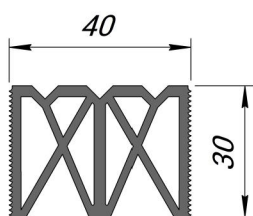

On request

On request, the profile can be:

- Painted in any RAL color (see website www.ral.de).

AV 17/40