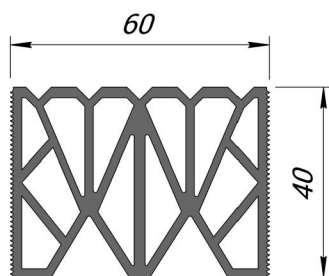

DEWMARK
WALL

AV 17

Joint width
30-70 mm

Top
mounted

Movements in
6 directions

Protection
rating IP 66

Indoor/
outdoor

Technical data

MATERIAL

TPE

LENGTH

3 meters

STANDARD COLOR OF INSERT (RAL)

9005

7035

1015

Profile	A (mm)	Bw (mm)	Bp (mm)	H (mm)	Mx (mm)	My (mm)
AV 17/40	30	30	30	30	20 (+10/-10)	20 (+10/-10)
AV 17/60	50	50	50	40	20 (+10/-10)	20 (+10/-10)
AV 17/80	70	70	70	60	20 (+10/-10)	20 (+10/-10)

By agreement it is possible to use the profile in the floor (see Dewmark Standart SV 17).

On request

On request, the profile can be:

- Painted in any RAL color (see website www.ral.de).

AV 17/60