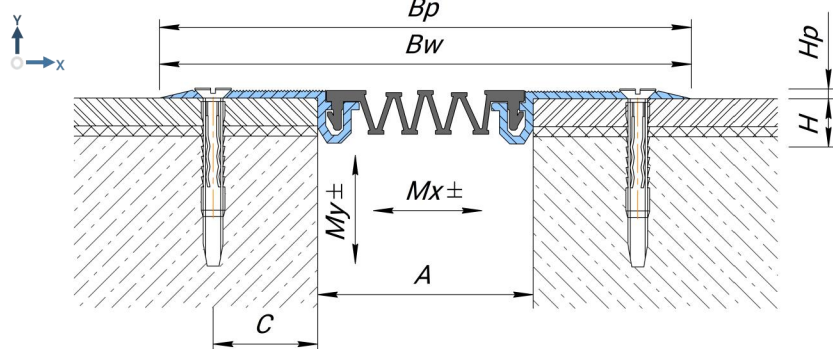

DEWMARK
WALL

AV 20

Joint width
30-300 mm

Top
mounted

Movements in
6 directions

Protection
rating IP 54

Indoor/
outdoor

Technical data

MATERIAL

Profile: aluminium EN AW 6060T6,
Insert: PVC-P

LENGTH

3 meters

STANDARD COLOR OF INSERT (RAL)

9005

7035

1015

Profile	A (mm)	Bw (mm)	Bp (mm)	H (mm)	Hp (mm)	C (mm)	Mx (mm)	My (mm)
AV 20/30	30	114	114	10	2	25	20 (+10/-10)	20 (+10/-10)
AV 20/50	50	134	134	10	2	25	40 (+20/-20)	40 (+20/-20)
AV 20/80	80	164	164	10	2	25	60 (+30/-30)	40 (+20/-20)
AV 20/100	100	184	184	10	2	25	70 (+35/-35)	40 (+20/-20)
AV 20/150	150	234	234	10	2	25	100 (+50/-50)	60 (+30/-30)
AV 20/200	200	284	284	10	2	25	200 (+100/-100)	100 (+50/-50)
AV 20/300	300	384	384	10	2	25	300 (+150/-150)	200 (+100/-100)

Corner version

All profiles have an corner version (wall to wall, wall to floor, wall to ceiling under an angle of 90 degrees).

One of the guides is replaced by an corner guide.

This profile is denoted by the index "E": *example AV-E 20/50*